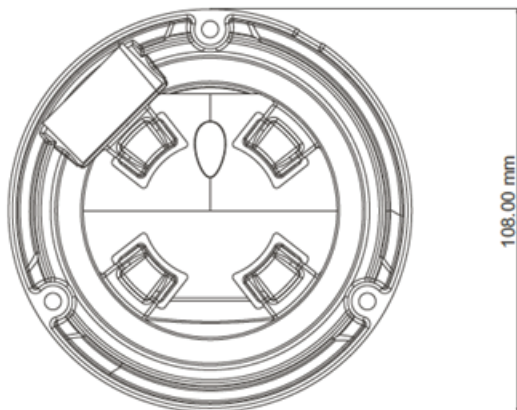

HIE2PI

PERFORMANCE LITE IP CAMERAS

Operating Temperature -30 deg C to 60 deg C, 90% humidity

Dimensions (mm) 91 x 108

Weight 370g

DIMENSIONS

HIE2PI

ORDERING

HIE2PI	1/2.9" CMOS Sensor, 2 MP Fixed lens, IR Eyeball, TDN, DWDR, 3.6 mm, 12 VDC / PoE

For more information,
<https://honeywellbuildings.in>
Call : +91 124 4975000
Email: HBT-Indiabuildings@honeywell.com

Honeywell HBT India Buildings
Unitech Trade Center, 5th Floor, Sector-43,
Block C, Sushant Lok Phase - I,
Gurugram - 122 002
Haryana India

www.honeywell.com

© 2020 Honeywell International Inc.

HIE2PI
PERFORMANCE LITE IP
CAMERAS

Honeywell