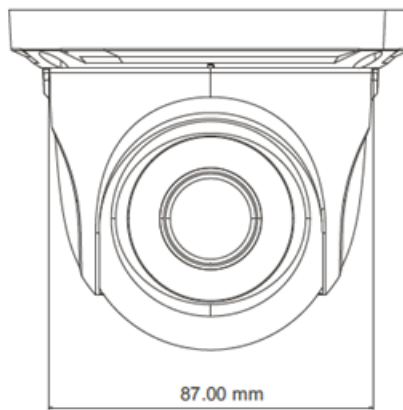

HIE2PI

PERFORMANCE LITE IP CAMERAS

Operating Temperature -30 deg C to 60 deg C, 90% humidity

Dimensions (mm) 91 x 108

Weight 370g

DIMENSIONS

HIE2PI

ORDERING

HIE2PI	1/2.9" CMOS Sensor, 2 MP Fixed lens, IR Eyeball, TDN, DWDR, 3.6 mm, 12 VDC / PoE

For more information,
<https://honeywellbuildings.in>
Call : +91 124 4975000
Email: HBT-Indiabuildings@honeywell.com

Honeywell HBT India Buildings
Unitech Trade Center, 5th Floor, Sector-43,
Block C, Sushant Lok Phase - I,
Gurugram - 122 002
Haryana India

www.honeywell.com

© 2020 Honeywell International Inc.

HIE2PI
PERFORMANCE LITE IP
CAMERAS

Honeywell