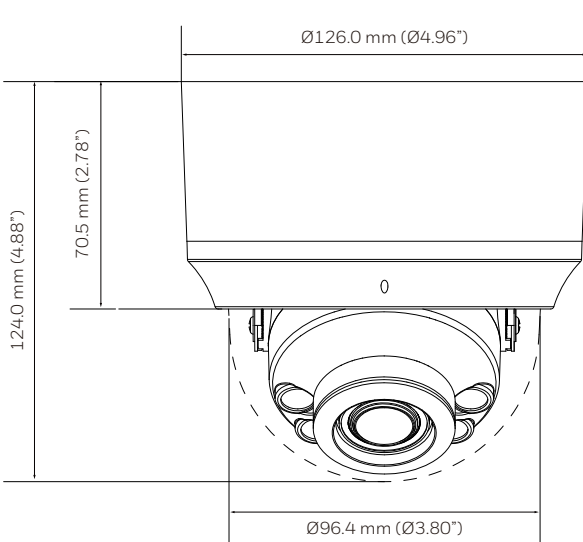

# 60 SERIES 2MP/4MP ULTRA LOW-LIGHT IR INDOOR DOME CAMERAS

MECHANICAL	
Dimensions	Ø126.0 mm x 124.0 mm (Ø4.96" x 4.88")
Dome Diameter	Ø96.40 mm (3.80")
Product Weight	0.60 kg (1.32 lb)
Package Weight	0.80 kg (1.76 lb)
Body Material	Plastic
Color	White (RAL9003)
ENVIRONMENTAL	
Operating Temperature	Starting Temperature: 0 °C ~ 50 °C (32 °F ~ 122 °F) Working Temperature: -10 °C ~ 50 °C (14 °F ~ 122 °F) (IR off)
Relative Humidity	Less than 90 %, Non-condensing
Impact Resistance	IK10 (Bubble only)

## DIMENSIONS