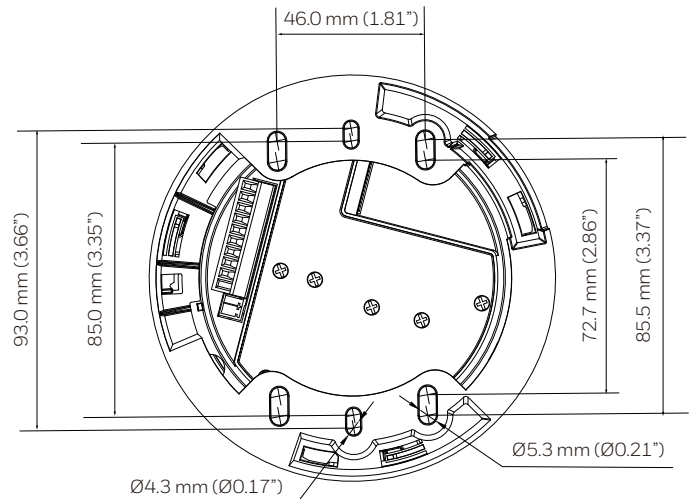

# 60 SERIES 2MP/4MP ULTRA LOW-LIGHT IR INDOOR DOME CAMERAS

MECHANICAL	
Dimensions	Ø126.0 mm x 124.0 mm (Ø4.96" x 4.88")
Dome Diameter	Ø96.40 mm (3.80")
Product Weight	0.60 kg (1.32 lb)
Package Weight	0.80 kg (1.76 lb)
Body Material	Plastic
Color	White (RAL9003)
ENVIRONMENTAL	
Operating Temperature	Starting Temperature: 0 °C ~ 50 °C (32 °F ~ 122 °F) Working Temperature: -10 °C ~ 50 °C (14 °F ~ 122 °F) (IR off)
Relative Humidity	Less than 90 %, Non-condensing
Impact Resistance	IK10 (Bubble only)

## DIMENSIONS